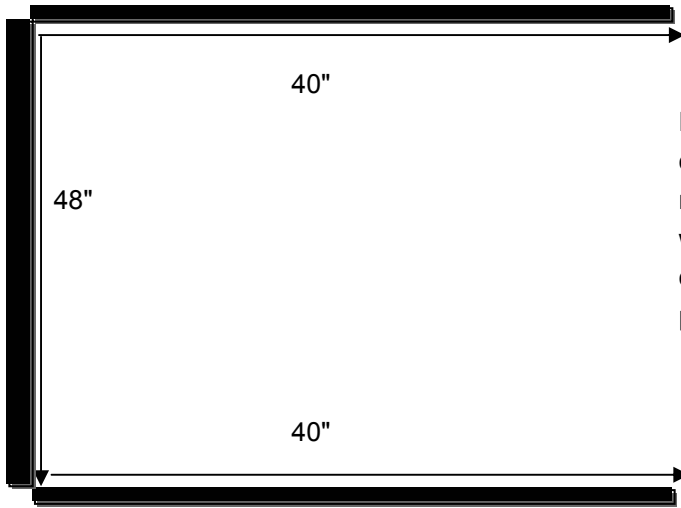

Tote must be placed with the dumping bar facing the street.

Enclosure opening must be within 5' of pavement.

This enclosure dimension is 40" deep, and 48" wide
If you have more than once tote, you will need to double the 48" width.